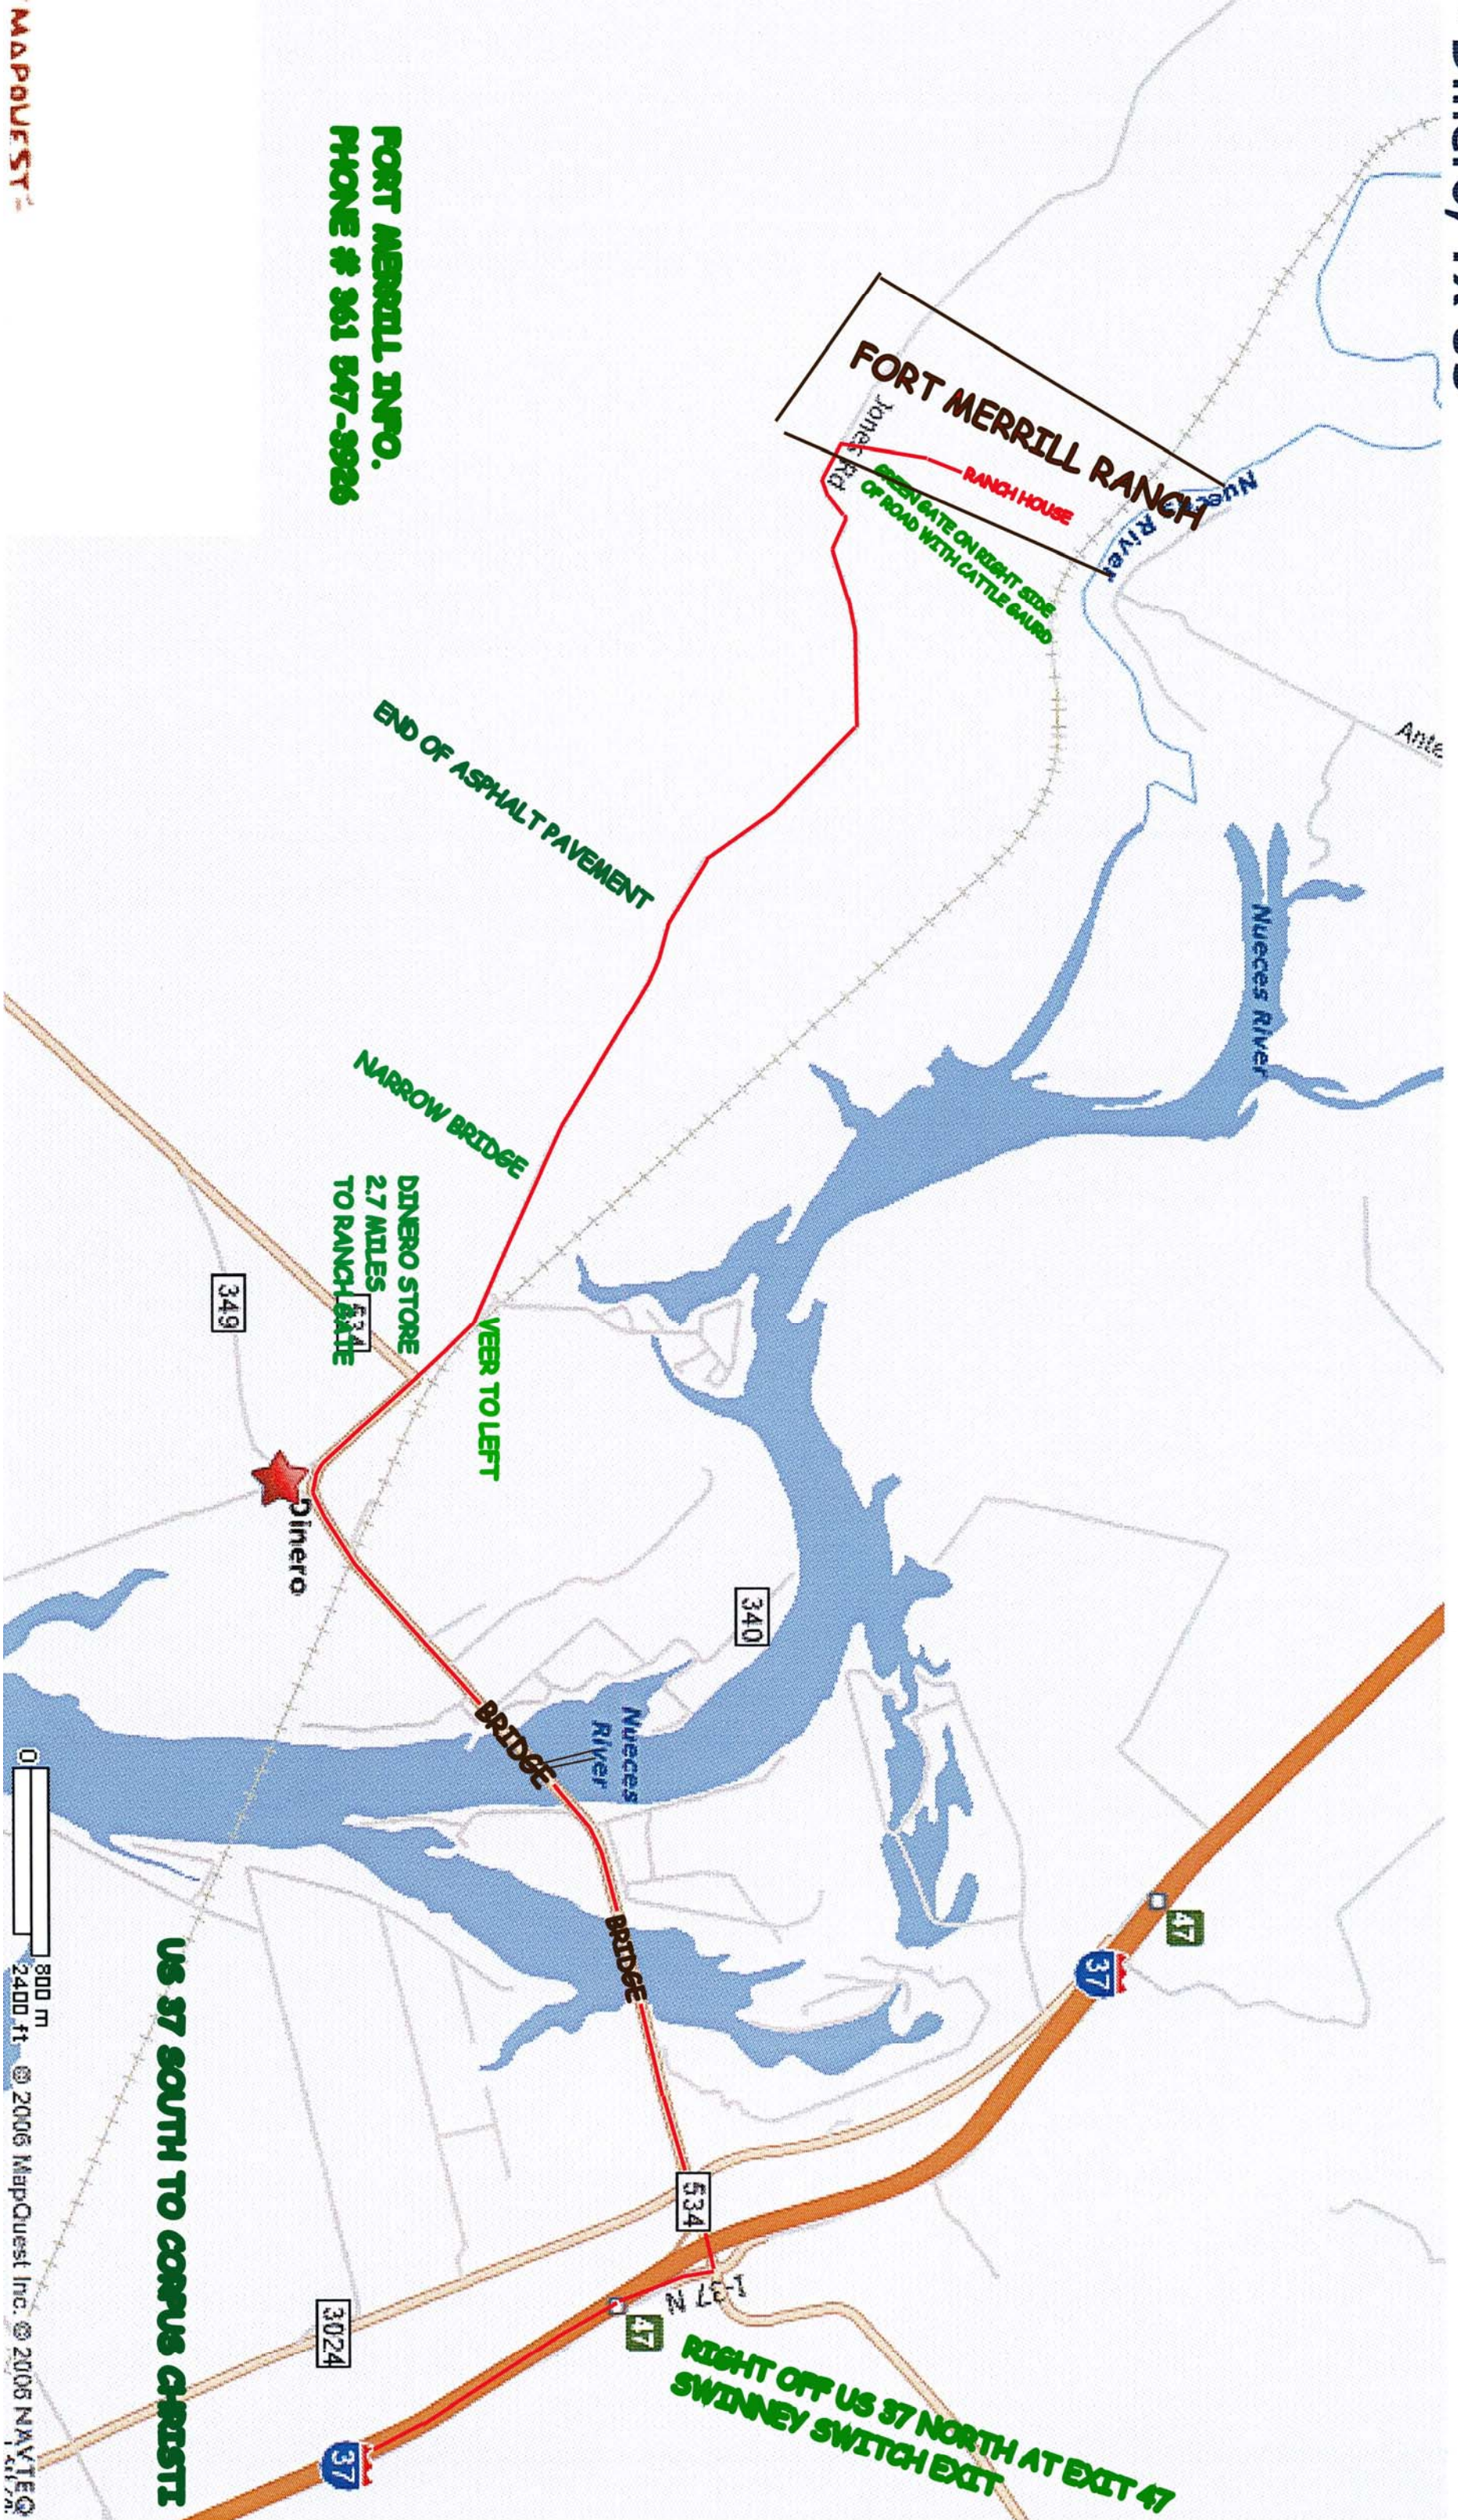

Dinero, TX US

US 37 NORTH TO SAN ANTONIO

FORT MERRILL RANCH

RANCH HOUSE

GREEN GATE ON RIGHT SIDE OF ROAD WITH CATTLE GUARD

END OF ASPHALT PAVEMENT

NARROW BRIDGE

**DINERO STORE
2.7 MILES
TO RANCH GATE**

VEER TO LEFT

Dinero

US 37 SOUTH TO CORPUS CHRISTI

**RIGHT OFF US 37 NORTH AT EXIT 47
SWINEY SWITCH EXIT**

**FORT MERRILL INFO.
PHONE # 361 647-3926**

MAPQUEST

0 800 m 2400 ft © 2006 MapQuest Inc. © 2005 NAVTEQ